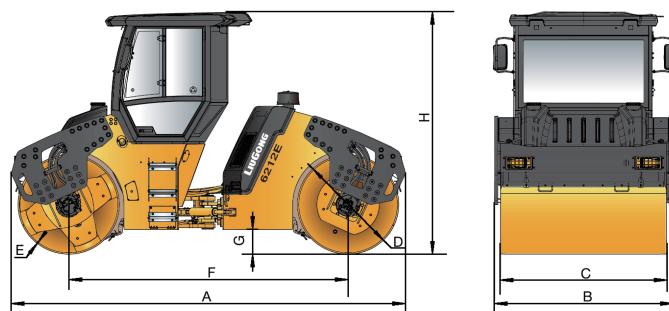

DIMENSIONS

A Overall Length	5,050 mm
B Overall Width	2,280 mm
C Drum Width	2,130 mm
D Drum Diameter	1,300 mm
E Drum Thickness	18 mm
F Wheelbase	3,585 mm
G Min. Ground Clearance	320 mm
H Overall Height	3,170 mm

OPERATING WEIGHTS

Operating Weight with Ballast	12,500 kg
Weight on Front Drum	6,250 kg
Weight on Tires	6,250 kg

SERVICE CAPACITIES

Fuel Tank	220 L
Engine Oil	12 L
Cooling System	22 L

OPTIONAL EQUIPMENT

Rotary Beacon
Compaction Meter
GPS